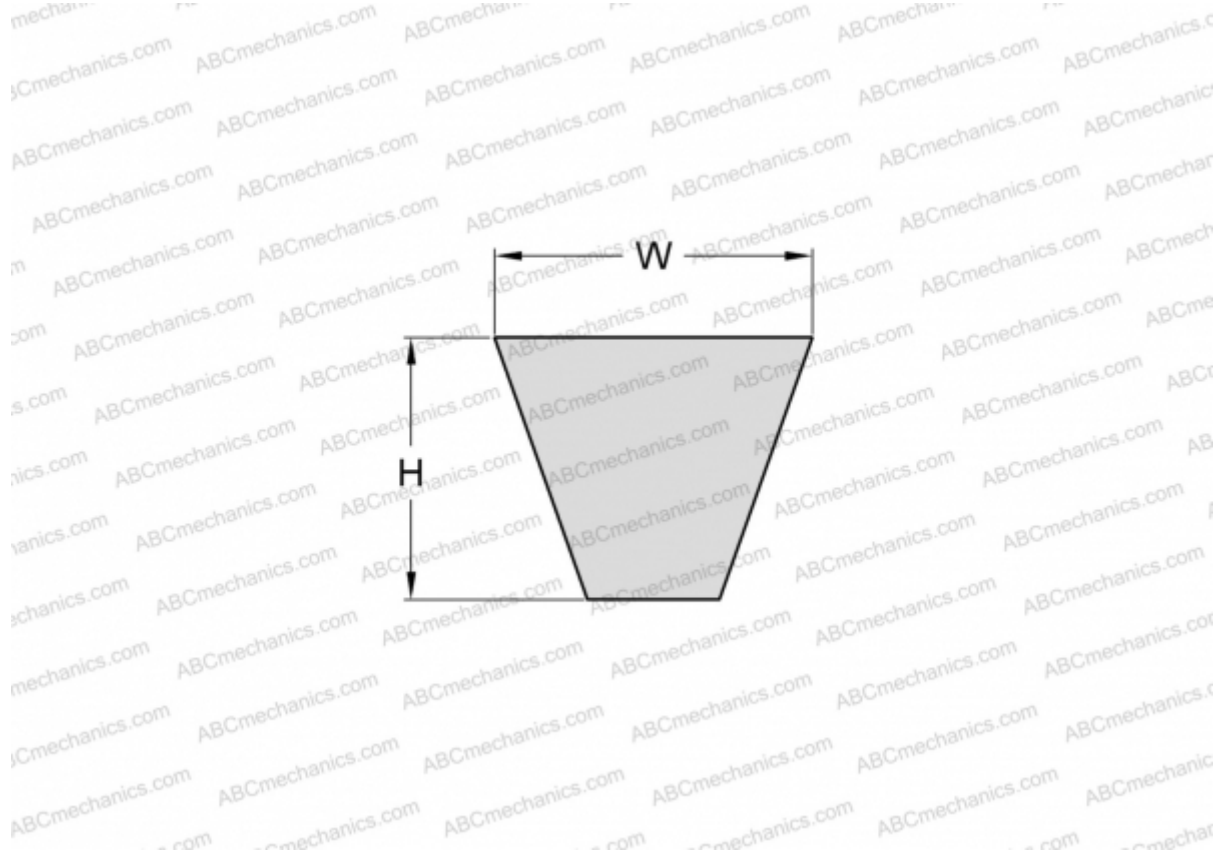

PHG SPB4000XP SKF

Xtra Power wrapped wedge belt

TYPE: V- belts, Narrow, SKF Xtra Power wrapped wedge belts, Section SPB XP (SKF)

Technical specification

DIMENSIONS, MM

Estimated length	4000,000
Width, W	16,300
Height, H	13,000