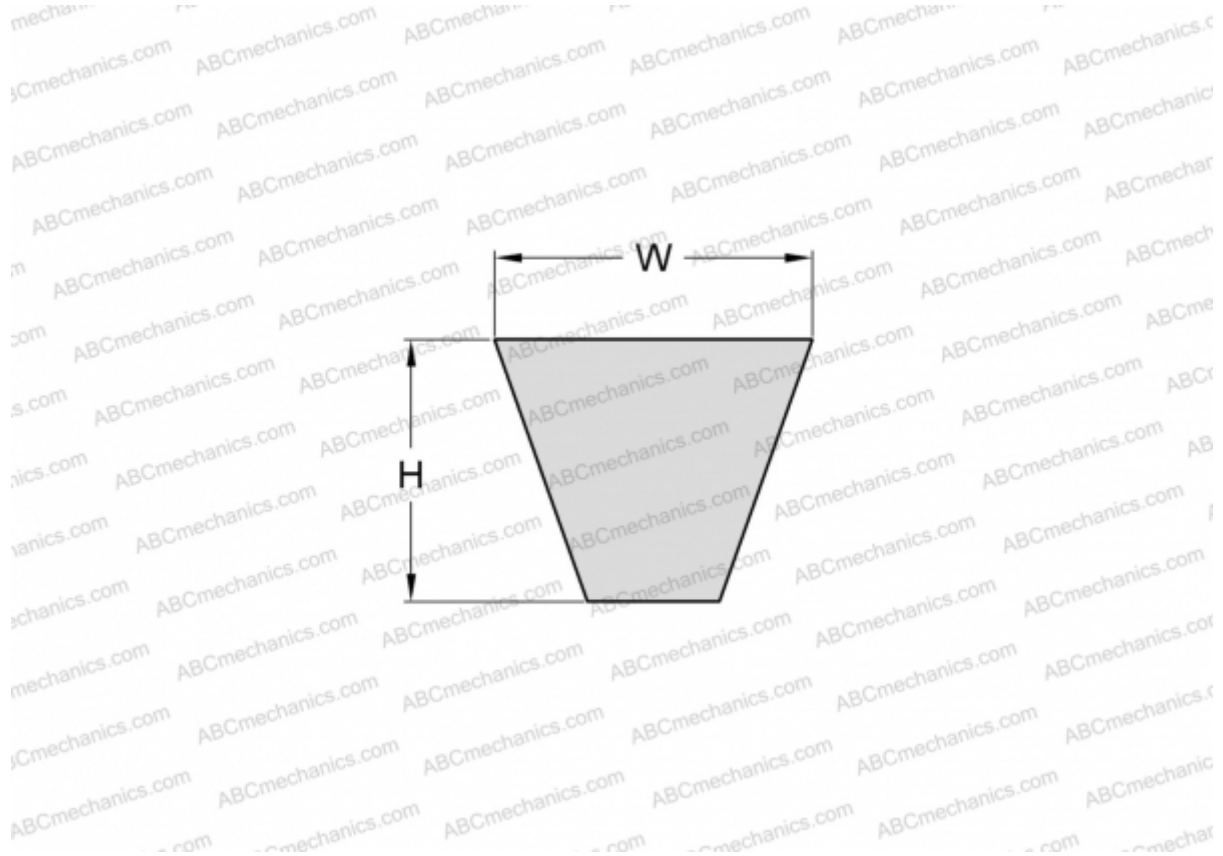

PHG SPB4250XP SKF

Xtra Power wrapped wedge belt

TYPE: V- belts, Narrow, SKF Xtra Power wrapped wedge belts, Section SPB XP (SKF)

Technical specification

DIMENSIONS, MM

Estimated length	4250,000
Width, W	16,300
Height, H	13,000