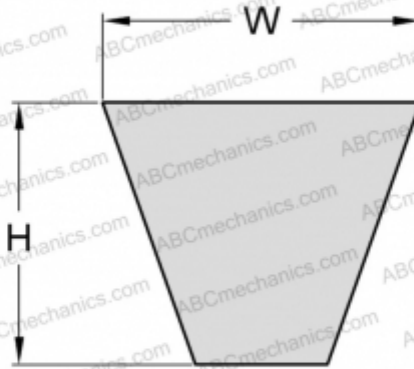

PHG SPB4500XP SKF

Xtra Power wrapped wedge belt

TYPE: V- belts, Narrow, SKF Xtra Power wrapped wedge belts, Section SPB XP (SKF)

Technical specification

DIMENSIONS, MM

Estimated length	4500,000
Width, W	16,300
Height, H	13,000