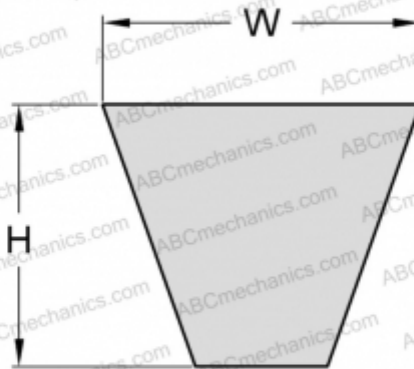

PHG SPB4750XP SKF

Xtra Power wrapped wedge belt

TYPE: V- belts, Narrow, SKF Xtra Power wrapped wedge belts, Section SPB XP (SKF)

Technical specification

DIMENSIONS, MM

Estimated length	4750,000
Width, W	16,300
Height, H	13,000

MANUFACTURER

[SKF](#)