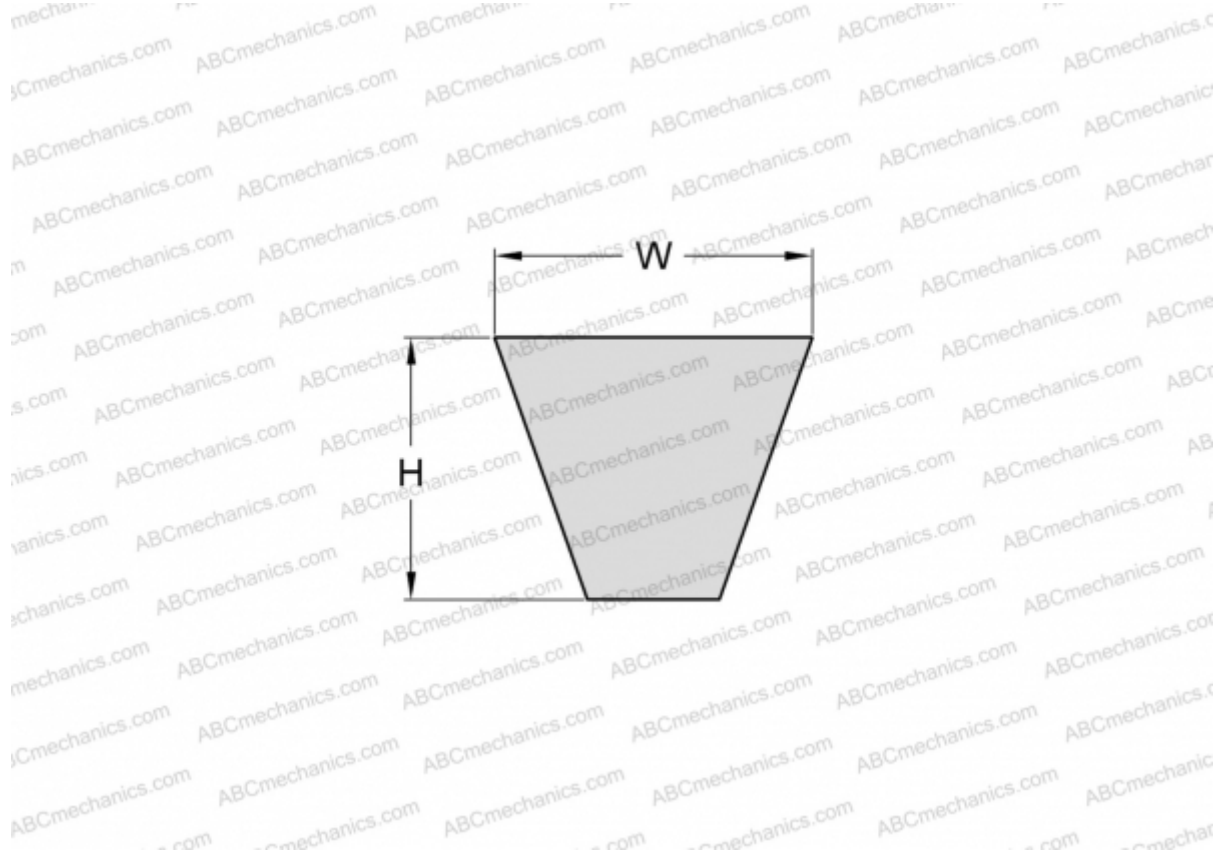

## PHG SPB5600XP SKF

Xtra Power wrapped wedge belt

TYPE: V- belts, Narrow, SKF Xtra Power wrapped wedge belts, Section SPB XP (SKF)

#### DIMENSIONS, MM

Estimated length	5600,000
Width, W	16,300
Height, H	13,000