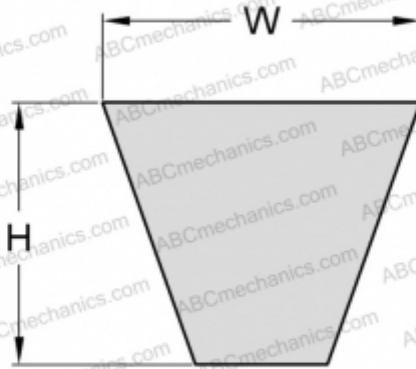

## PHG SPB6000XP SKF

Xtra Power wrapped wedge belt

TYPE: V- belts, Narrow, SKF Xtra Power wrapped wedge belts, Section SPB XP (SKF)

#### DIMENSIONS, MM

Estimated length	6000,000
Width, W	16,300
Height, H	13,000