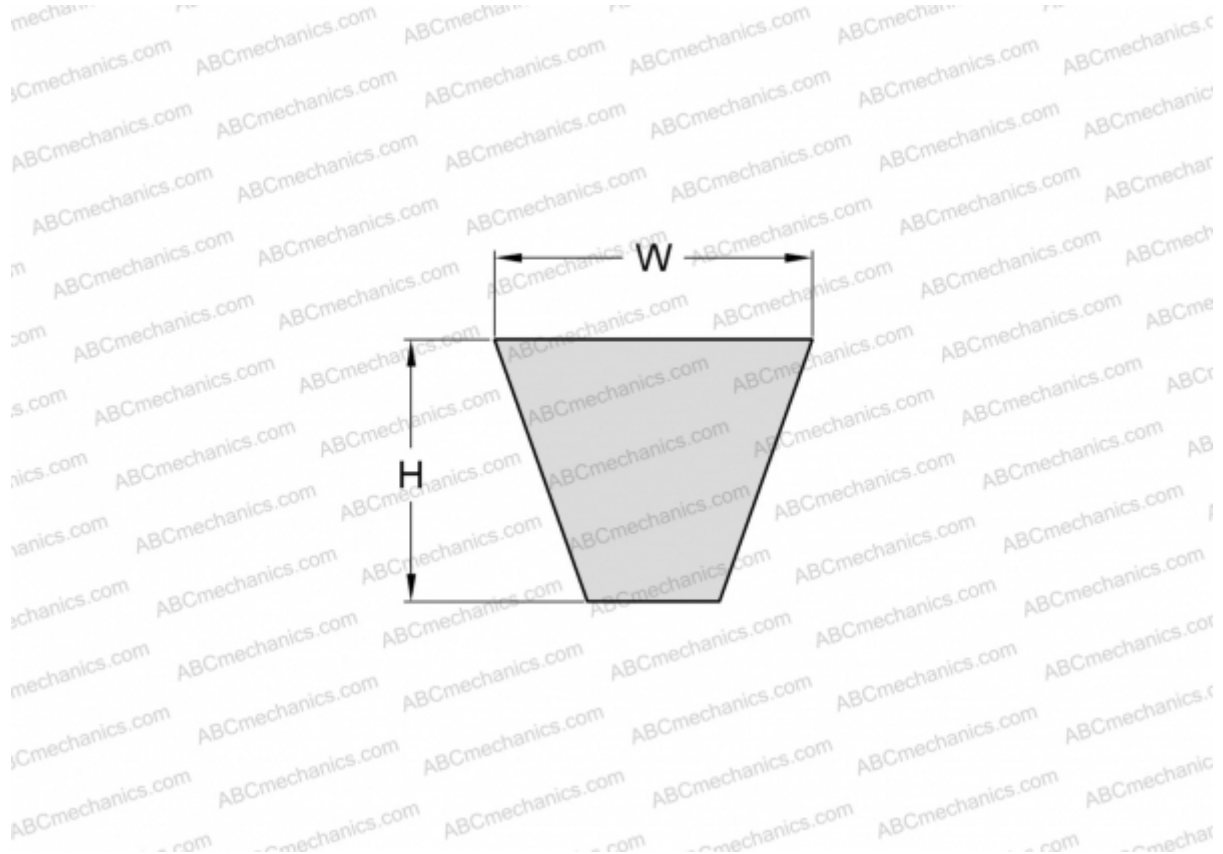

PHG SPB7100XP SKF

Xtra Power wrapped wedge belt

TYPE: V- belts, Narrow, SKF Xtra Power wrapped wedge belts, Section SPB XP (SKF)

Technical specification

DIMENSIONS, MM

Estimated length	7100,000
Width, W	16,300
Height, H	13,000