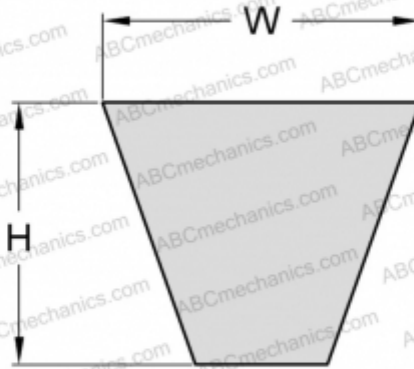

PHG SPC3350XP SKF

Xtra Power wrapped wedge belt

TYPE: V- belts, Narrow, SKF Xtra Power wrapped wedge belts, Section SPC XP (SKF)

Technical specification

DIMENSIONS, MM

Estimated length	3350,000
Width, W	22,000
Height, H	18,000