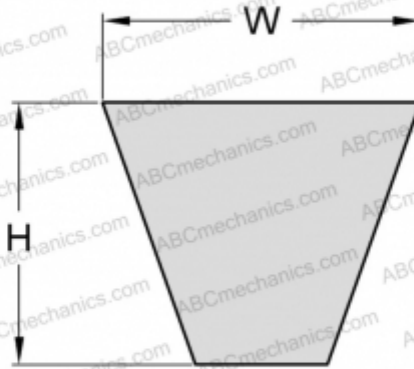

PHG SPC3550XP SKF

Xtra Power wrapped wedge belt

TYPE: V- belts, Narrow, SKF Xtra Power wrapped wedge belts, Section SPC XP (SKF)

Technical specification

DIMENSIONS, MM

Estimated length	3550,000
Width, W	22,000
Height, H	18,000