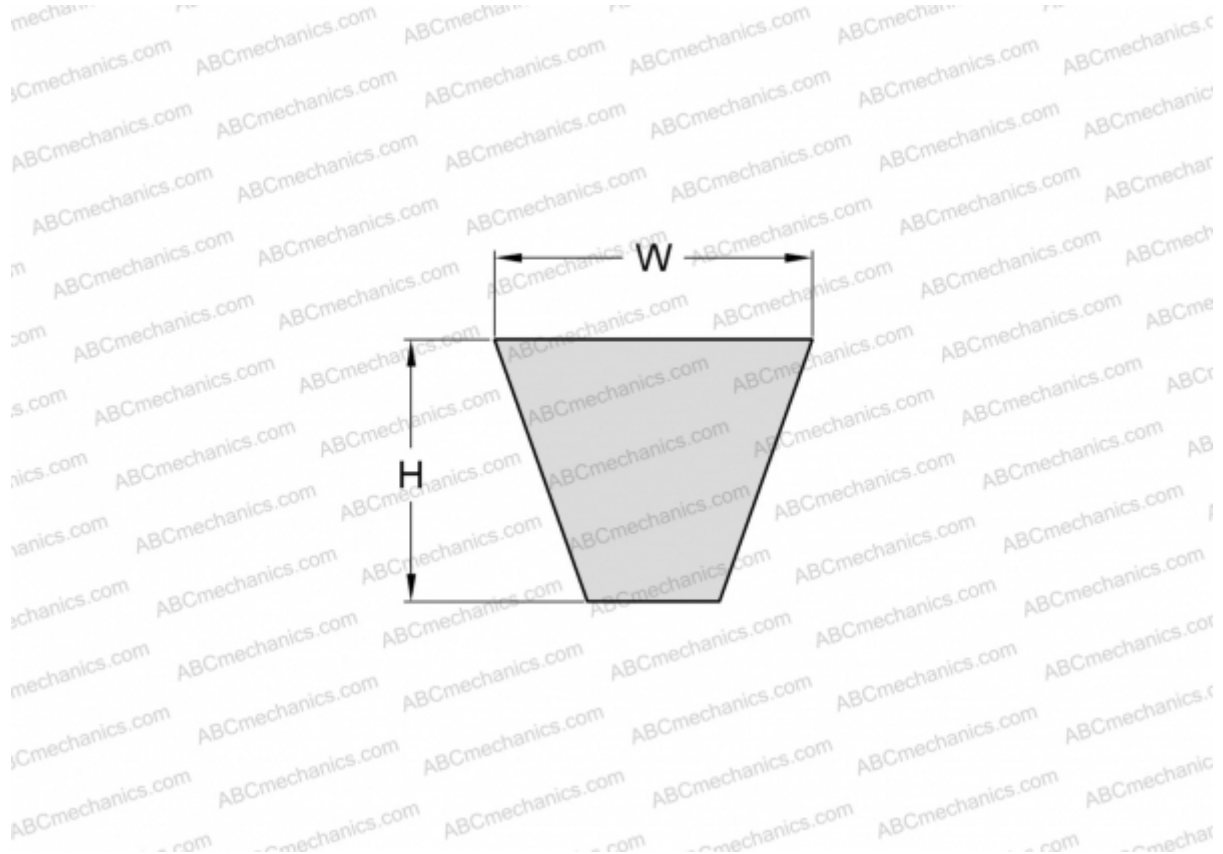

## PHG SPC3750XP SKF

Xtra Power wrapped wedge belt

TYPE: V- belts, Narrow, SKF Xtra Power wrapped wedge belts, Section SPC XP (SKF)

#### DIMENSIONS, MM

Estimated length	3750,000
Width, W	22,000
Height, H	18,000