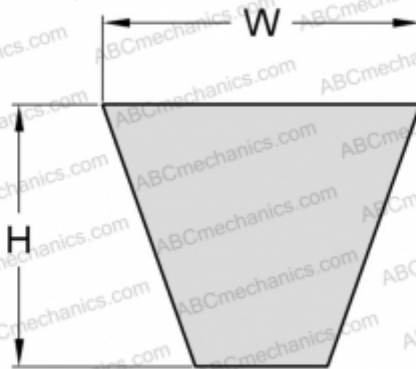

PHG SPC4500XP SKF

Xtra Power wrapped wedge belt

TYPE: V- belts, Narrow, SKF Xtra Power wrapped wedge belts, Section SPC XP (SKF)

Technical specification

DIMENSIONS, MM

Estimated length	4500,000
Width, W	22,000
Height, H	18,000