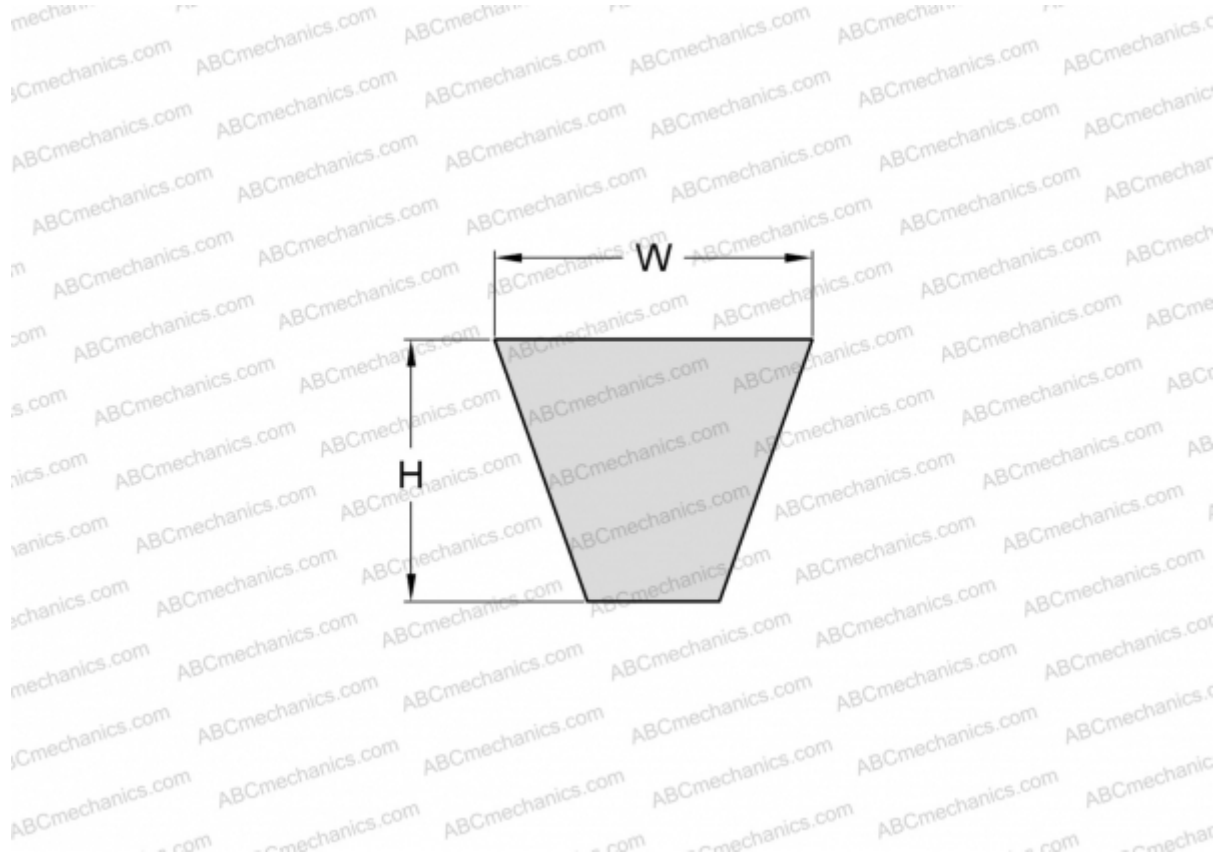

PHG SPC5600XP SKF

Xtra Power wrapped wedge belt

TYPE: V- belts, Narrow, SKF Xtra Power wrapped wedge belts, Section SPC XP (SKF)

Technical specification

DIMENSIONS, MM

Estimated length	5600,000
Width, W	22,000
Height, H	18,000