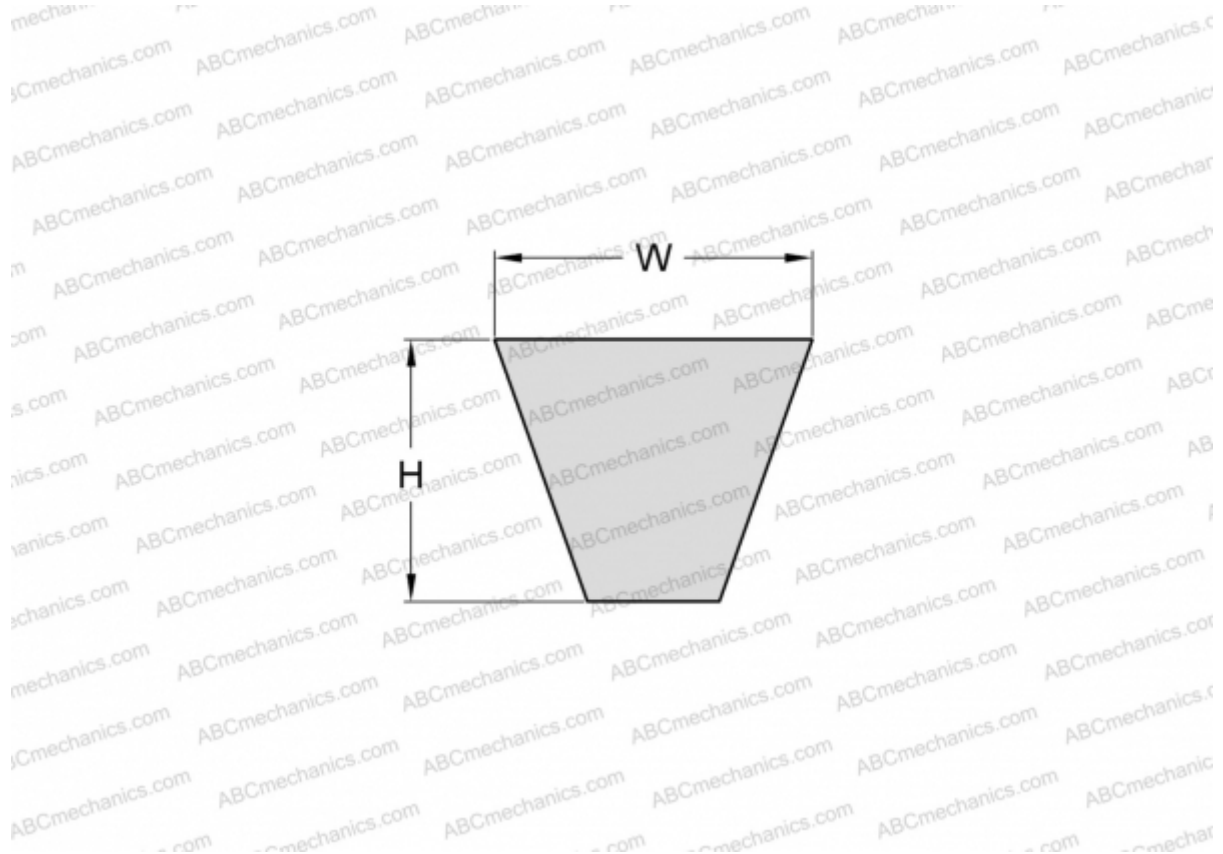

## PHG SPC6300XP SKF

Xtra Power wrapped wedge belt

TYPE: V- belts, Narrow, SKF Xtra Power wrapped wedge belts, Section SPC XP (SKF)

#### DIMENSIONS, MM

Estimated length	6300,000
Width, W	22,000
Height, H	18,000