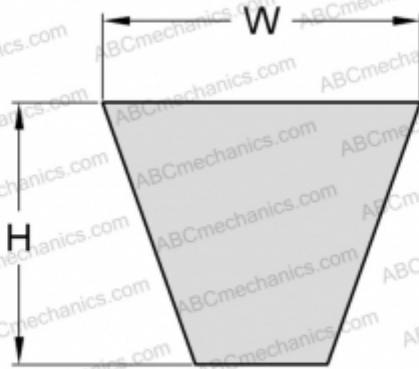

## PHG SPC7500XP SKF

Xtra Power wrapped wedge belt

TYPE: V- belts, Narrow, SKF Xtra Power wrapped wedge belts, Section SPC XP (SKF)

#### DIMENSIONS, MM

Estimated length	7500,000
Width, W	22,000
Height, H	18,000