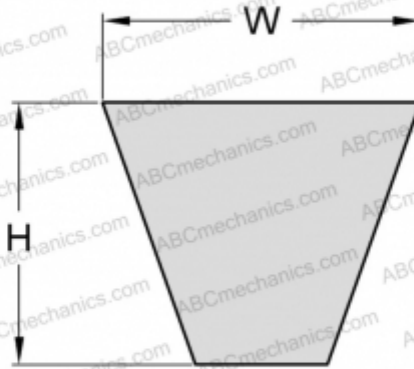

## PHG SPC8500XP SKF

Xtra Power wrapped wedge belt

TYPE: V- belts, Narrow, SKF Xtra Power wrapped wedge belts, Section SPC XP (SKF)

#### DIMENSIONS, MM

Estimated length	8500,000
Width, W	22,000
Height, H	18,000