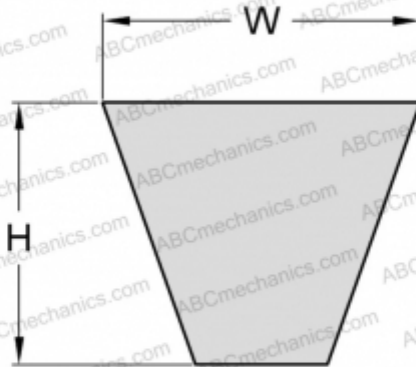

PHG SPC10000XP SKF

Xtra Power wrapped wedge belt

TYPE: V- belts, Narrow, SKF Xtra Power wrapped wedge belts, Section SPC XP (SKF)

Technical specification

DIMENSIONS, MM

Estimated length	10000,000
Width, W	22,000
Height, H	18,000