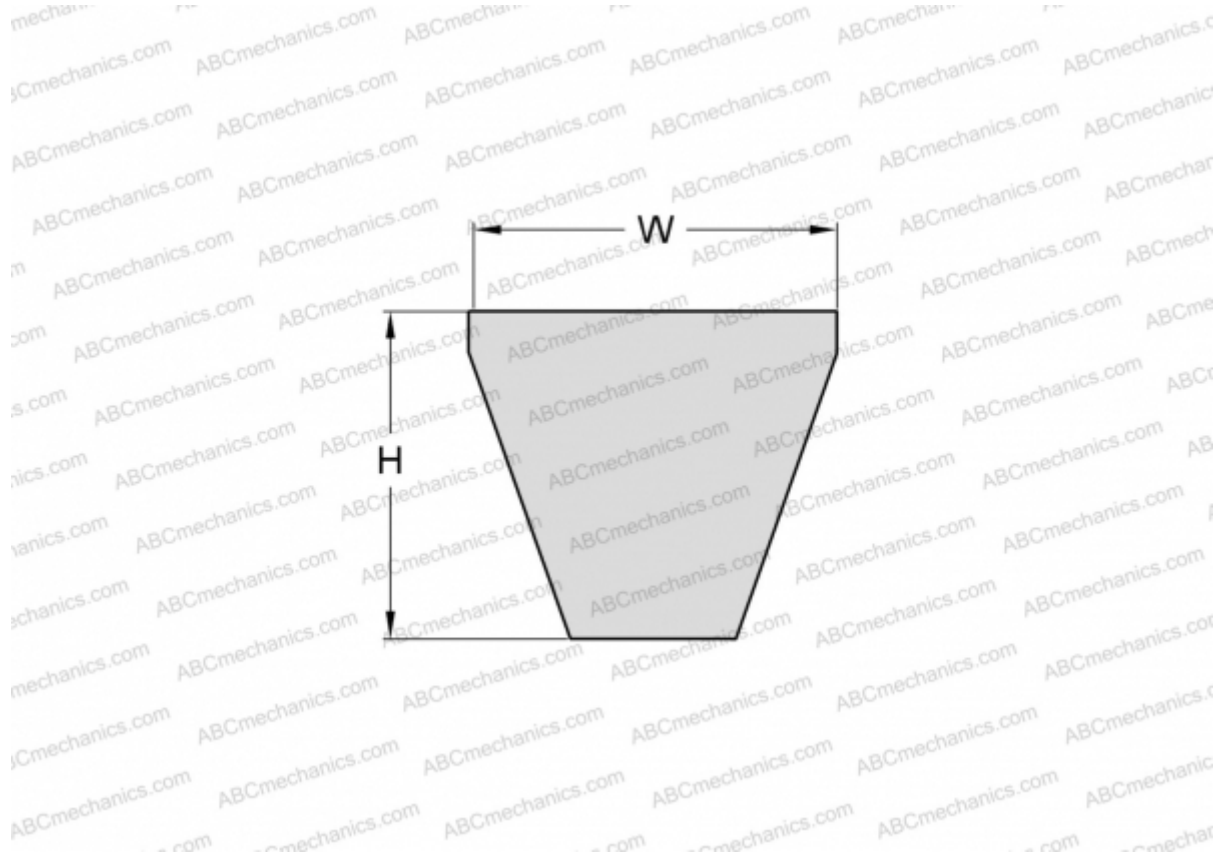

## PHG 3V530XP SKF

Xtra Power wrapped narrow wedge belt

TYPE: V- belts, Narrow, SKF Xtra Power wrapped narrow wedge belts ANSI (USA), Section 3V XP (SKF)

#### DIMENSIONS, MM

Estimated length	1346,000
Width, W	9,000
Height, H	8,000