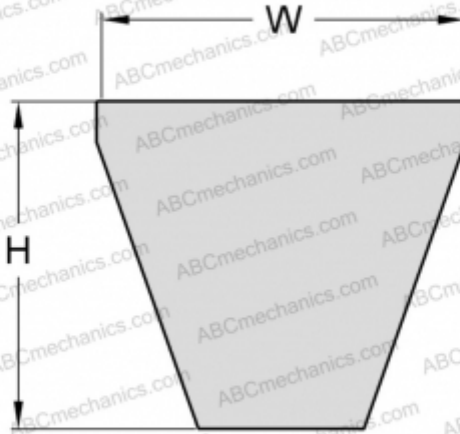

PHG 3V560XP SKF

Xtra Power wrapped narrow wedge belt

TYPE: V- belts, Narrow, SKF Xtra Power wrapped narrow wedge belts ANSI (USA), Section 3V XP (SKF)

Technical specification

DIMENSIONS, MM

Estimated length	1422,000
Width, W	9,000
Height, H	8,000