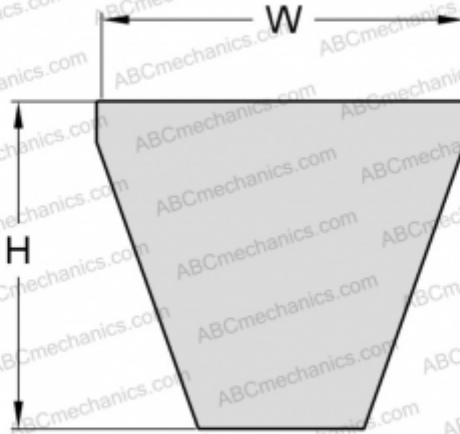

PHG 3V600XP SKF

Xtra Power wrapped narrow wedge belt

TYPE: V- belts, Narrow, SKF Xtra Power wrapped narrow wedge belts ANSI (USA), Section 3V XP (SKF)

Technical specification

DIMENSIONS, MM

| | |
|------------------|----------|
| Estimated length | 1524,000 |
| Width, W | 9,000 |
| Height, H | 8,000 |