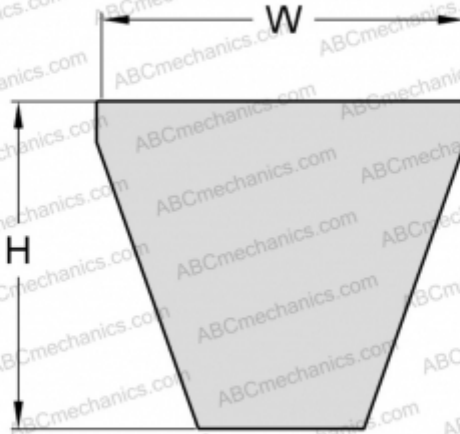

PHG 3V630XP SKF

Xtra Power wrapped narrow wedge belt

TYPE: V- belts, Narrow, SKF Xtra Power wrapped narrow wedge belts ANSI (USA), Section 3V XP (SKF)

Technical specification

DIMENSIONS, MM

Estimated length	1600,000
Width, W	9,000
Height, H	8,000