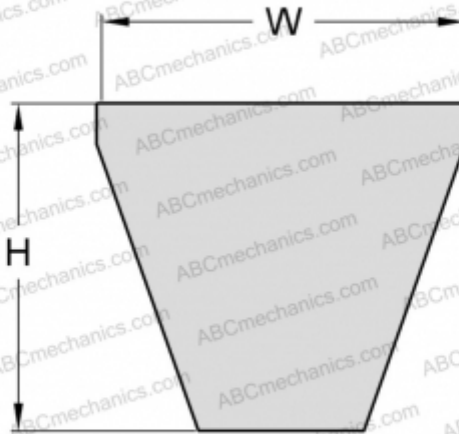

PHG 3V710XP SKF

Xtra Power wrapped narrow wedge belt

TYPE: V- belts, Narrow, SKF Xtra Power wrapped narrow wedge belts ANSI (USA), Section 3V XP (SKF)

Technical specification

DIMENSIONS, MM

Estimated length	1803,000
Width, W	9,000
Height, H	8,000