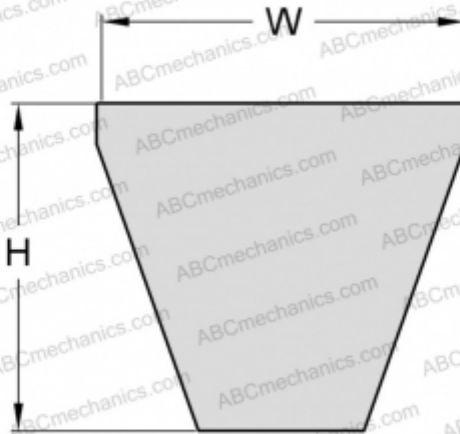

# PHG 3V750XP SKF

Xtra Power wrapped narrow wedge belt

TYPE: V- belts, Narrow, SKF Xtra Power wrapped narrow wedge belts ANSI (USA), Section 3V XP (SKF)

### DIMENSIONS, MM

Estimated length	1905,000
Width, W	9,000
Height, H	8,000