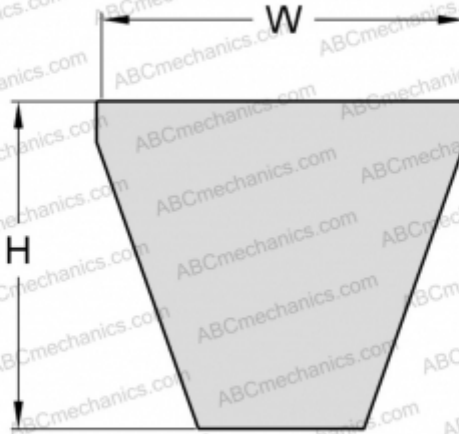

PHG 3V800XP SKF

Xtra Power wrapped narrow wedge belt

TYPE: V- belts, Narrow, SKF Xtra Power wrapped narrow wedge belts ANSI (USA), Section 3V XP (SKF)

Technical specification

DIMENSIONS, MM

Estimated length	2032,000
Width, W	9,000
Height, H	8,000