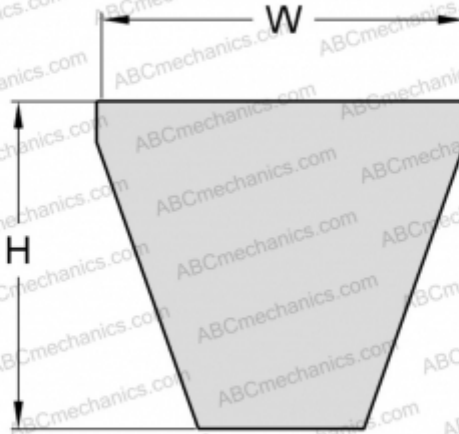

# PHG 3V850XP SKF

Xtra Power wrapped narrow wedge belt

TYPE: V- belts, Narrow, SKF Xtra Power wrapped narrow wedge belts ANSI (USA), Section 3V XP (SKF)

### DIMENSIONS, MM

Estimated length	2159,000
Width, W	9,000
Height, H	8,000