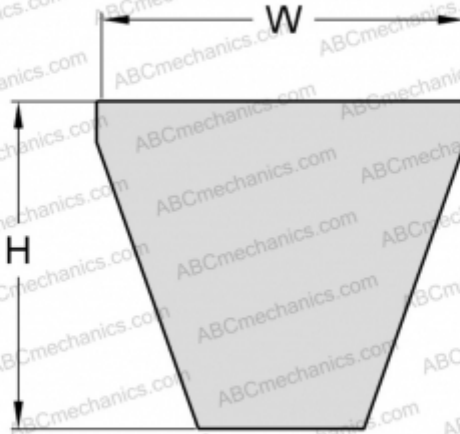

PHG 3V900XP SKF

Xtra Power wrapped narrow wedge belt

TYPE: V- belts, Narrow, SKF Xtra Power wrapped narrow wedge belts ANSI (USA), Section 3V XP (SKF)

Technical specification

DIMENSIONS, MM

Estimated length	2286,000
Width, W	9,000
Height, H	8,000