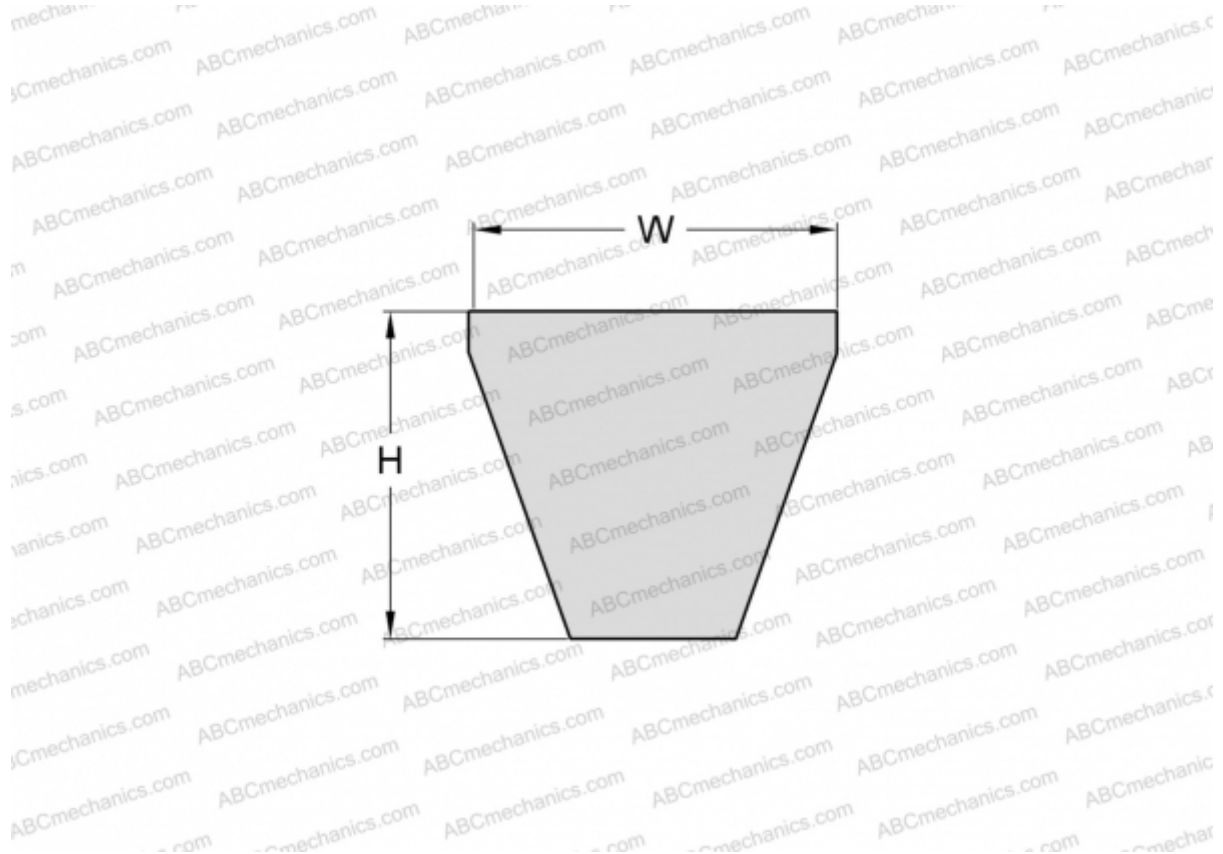

PHG 3V950XP SKF

Xtra Power wrapped narrow wedge belt

TYPE: V- belts, Narrow, SKF Xtra Power wrapped narrow wedge belts ANSI (USA), Section 3V XP (SKF)

Technical specification

DIMENSIONS, MM

Estimated length	2413,000
Width, W	9,000
Height, H	8,000