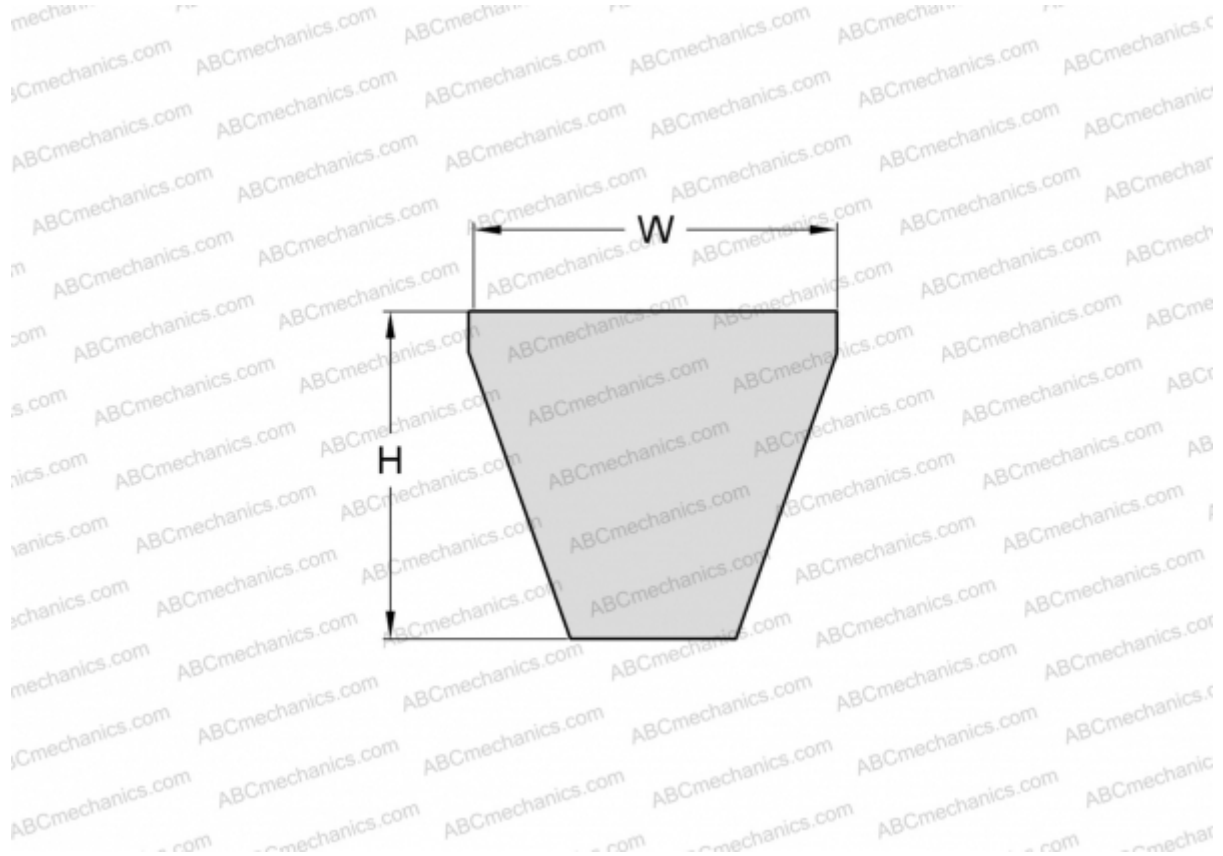

PHG 3V1120XP SKF

Xtra Power wrapped narrow wedge belt

TYPE: V- belts, Narrow, SKF Xtra Power wrapped narrow wedge belts ANSI (USA), Section 3V XP (SKF)

Technical specification

DIMENSIONS, MM

Estimated length	2845,000
Width, W	9,000
Height, H	8,000