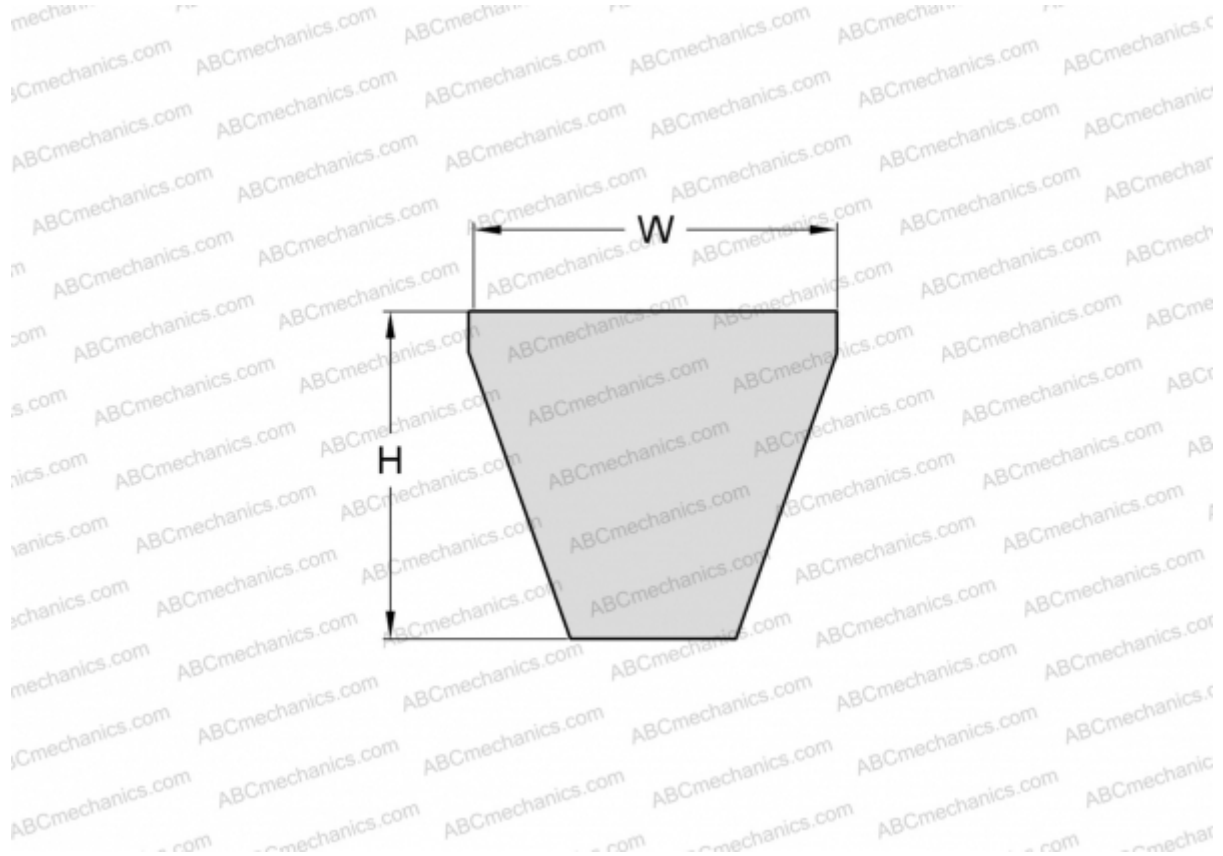

## PHG 3V1250XP SKF

Xtra Power wrapped narrow wedge belt

TYPE: V- belts, Narrow, SKF Xtra Power wrapped narrow wedge belts ANSI (USA), Section 3V XP (SKF)

#### DIMENSIONS, MM

Estimated length	3175,000
Width, W	9,000
Height, H	8,000