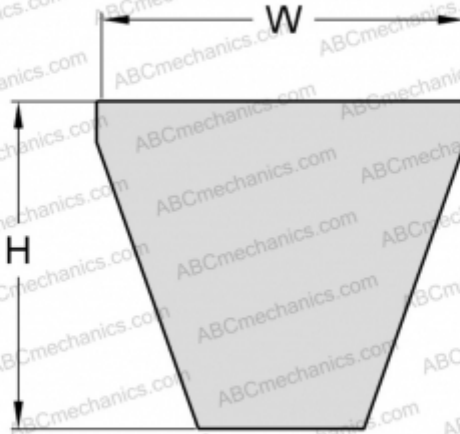

## PHG 5V530XP SKF

Xtra Power wrapped narrow wedge belt

TYPE: V- belts, Narrow, SKF Xtra Power wrapped narrow wedge belts ANSI (USA), Section 5V XP (SKF)

#### DIMENSIONS, MM

Estimated length	1346,000
Width, W	15,000
Height, H	13,000