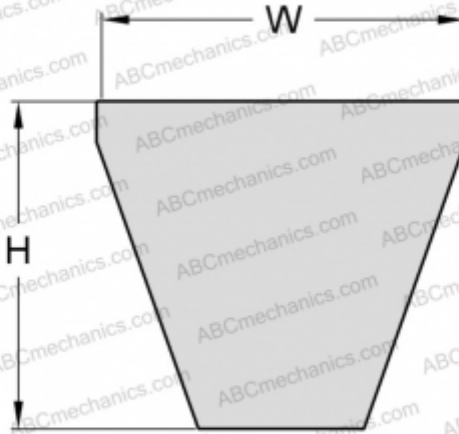

PHG 5V560XP SKF

Xtra Power wrapped narrow wedge belt

TYPE: V- belts, Narrow, SKF Xtra Power wrapped narrow wedge belts ANSI (USA), Section 5V XP (SKF)

Technical specification

DIMENSIONS, MM

| | |
|------------------|----------|
| Estimated length | 1422,000 |
| Width, W | 15,000 |
| Height, H | 13,000 |