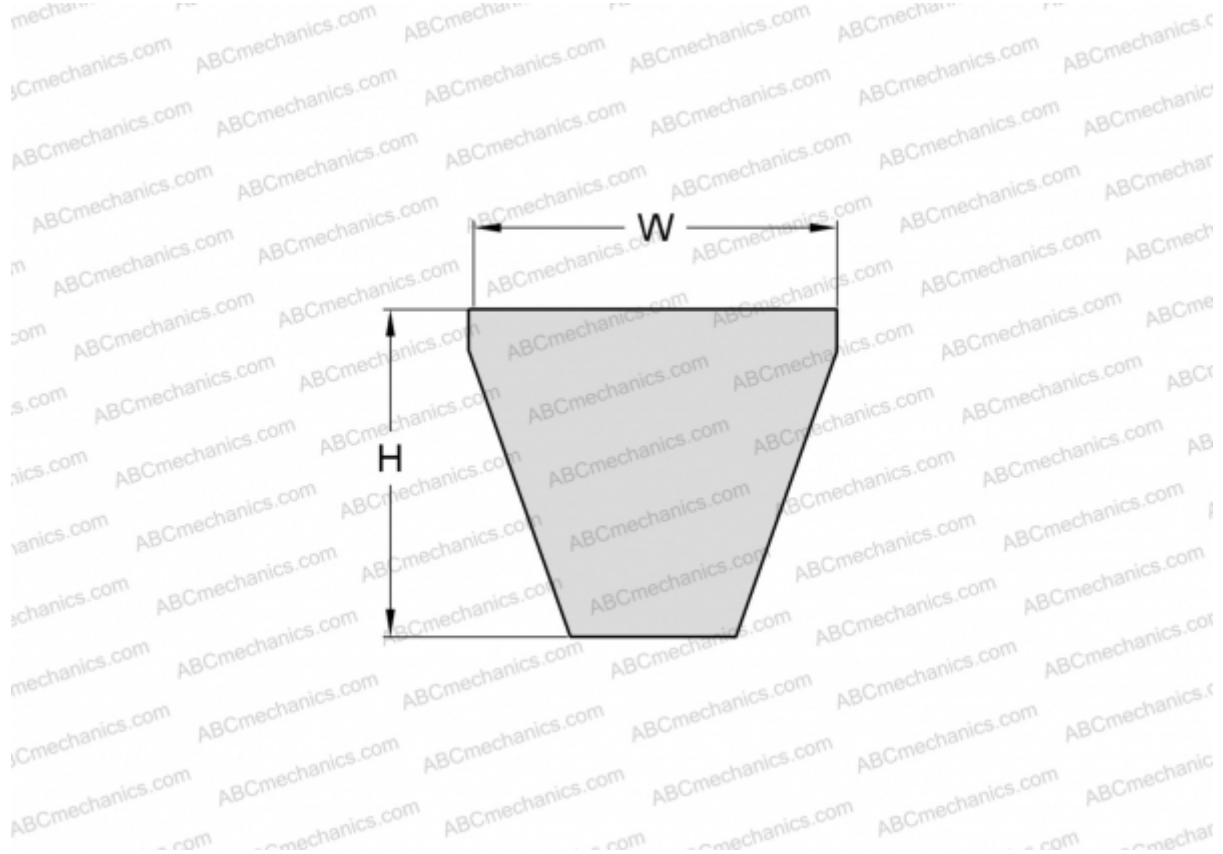

PHG 5V600XP SKF

Xtra Power wrapped narrow wedge belt

TYPE: V- belts, Narrow, SKF Xtra Power wrapped narrow wedge belts ANSI (USA), Section 5V XP (SKF)

Technical specification

DIMENSIONS, MM

Estimated length	1524,000
Width, W	15,000
Height, H	13,000