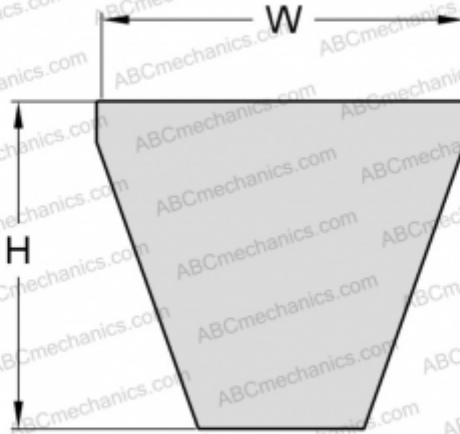

## PHG 5V630XP SKF

Xtra Power wrapped narrow wedge belt

TYPE: V- belts, Narrow, SKF Xtra Power wrapped narrow wedge belts ANSI (USA), Section 5V XP (SKF)

#### DIMENSIONS, MM

Estimated length	1600,000
Width, W	15,000
Height, H	13,000