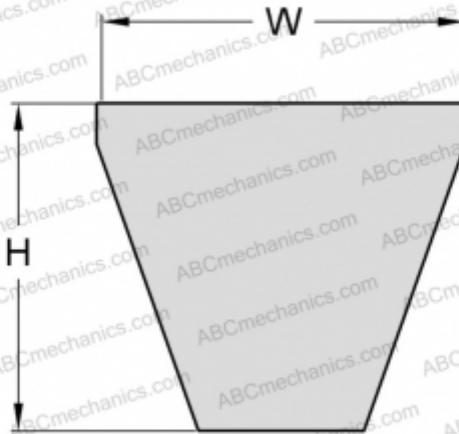

PHG 5V670XP SKF

Xtra Power wrapped narrow wedge belt

TYPE: V- belts, Narrow, SKF Xtra Power wrapped narrow wedge belts ANSI (USA), Section 5V XP (SKF)

Technical specification

DIMENSIONS, MM

Estimated length	1702,000
Width, W	15,000
Height, H	13,000