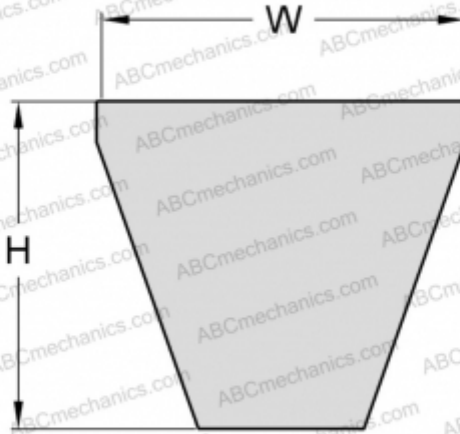

PHG 5V710XP SKF

Xtra Power wrapped narrow wedge belt

TYPE: V- belts, Narrow, SKF Xtra Power wrapped narrow wedge belts ANSI (USA), Section 5V XP (SKF)

Technical specification

DIMENSIONS, MM

Estimated length	1803,000
Width, W	15,000
Height, H	13,000