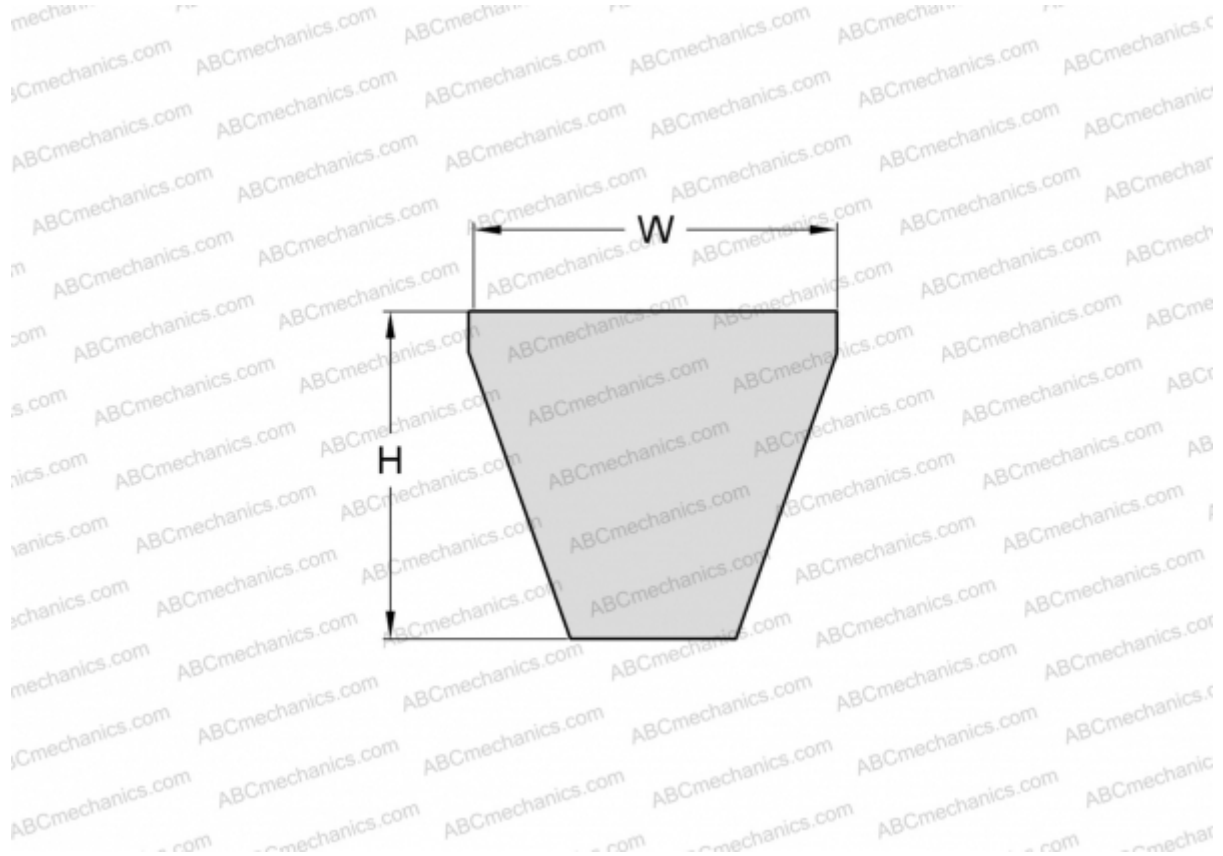

PHG 5V800XP SKF

Xtra Power wrapped narrow wedge belt

TYPE: V- belts, Narrow, SKF Xtra Power wrapped narrow wedge belts ANSI (USA), Section 5V XP (SKF)

Technical specification

DIMENSIONS, MM

Estimated length	2032,000
Width, W	15,000
Height, H	13,000