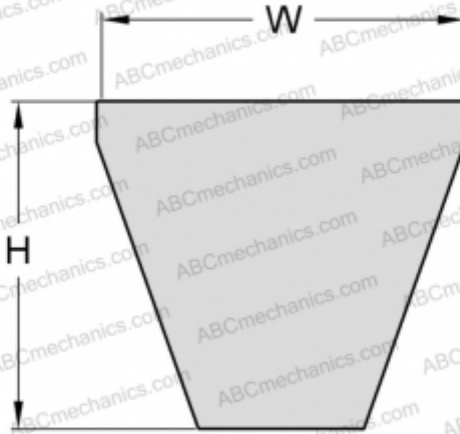

PHG 5V850XP SKF

Xtra Power wrapped narrow wedge belt

TYPE: V- belts, Narrow, SKF Xtra Power wrapped narrow wedge belts ANSI (USA), Section 5V XP (SKF)

Technical specification

DIMENSIONS, MM

Estimated length	2159,000
Width, W	15,000
Height, H	13,000