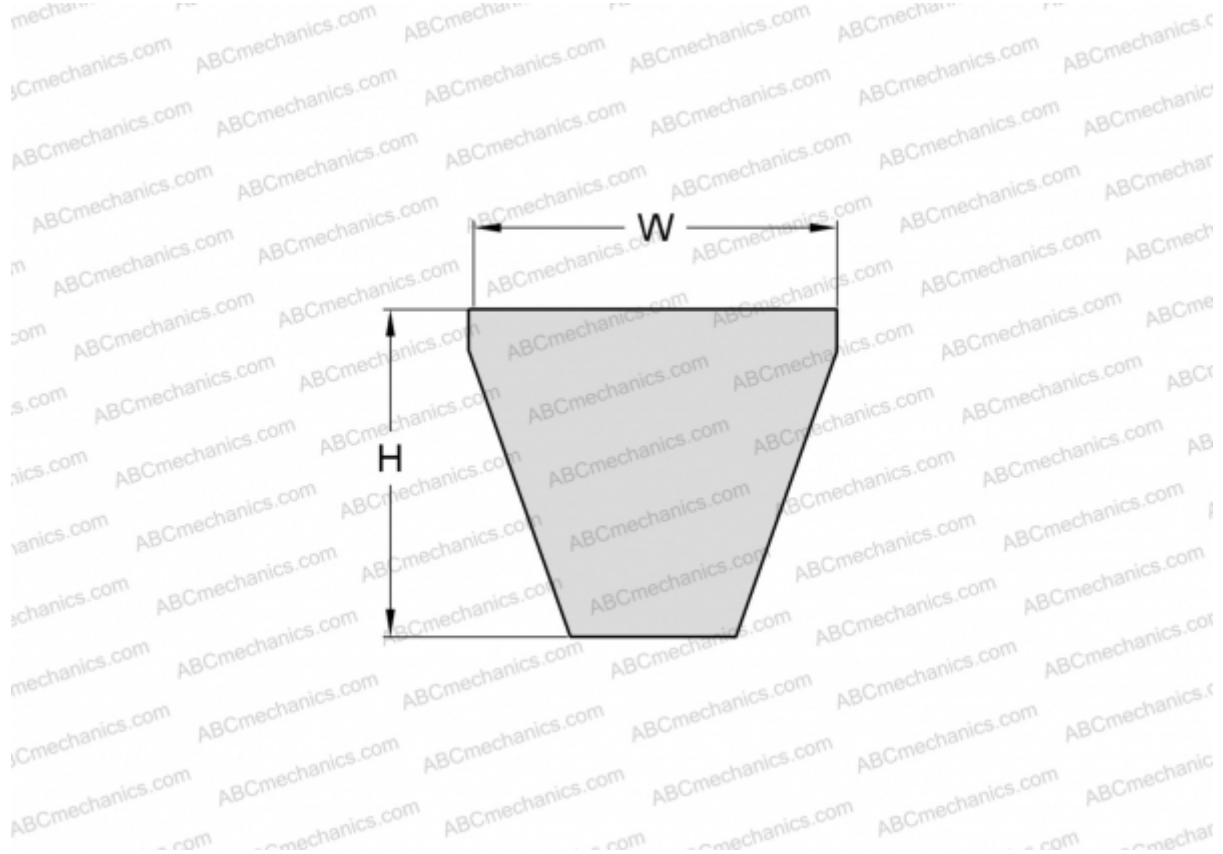

## PHG 5V900XP SKF

Xtra Power wrapped narrow wedge belt

TYPE: V- belts, Narrow, SKF Xtra Power wrapped narrow wedge belts ANSI (USA), Section 5V XP (SKF)

#### DIMENSIONS, MM

Estimated length	2286,000
Width, W	15,000
Height, H	13,000