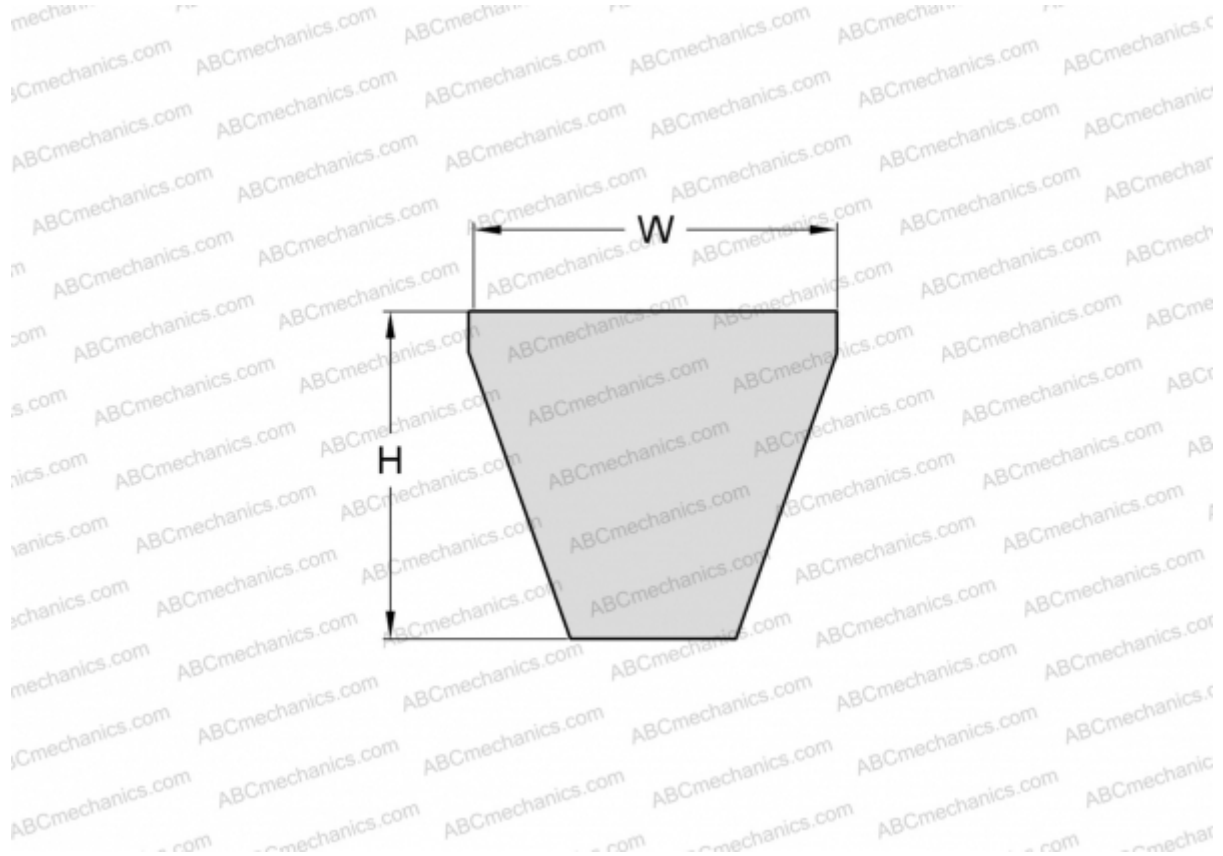

PHG 5V950XP SKF

Xtra Power wrapped narrow wedge belt

TYPE: V- belts, Narrow, SKF Xtra Power wrapped narrow wedge belts ANSI (USA), Section 5V XP (SKF)

Technical specification

DIMENSIONS, MM

Estimated length	2413,000
Width, W	15,000
Height, H	13,000