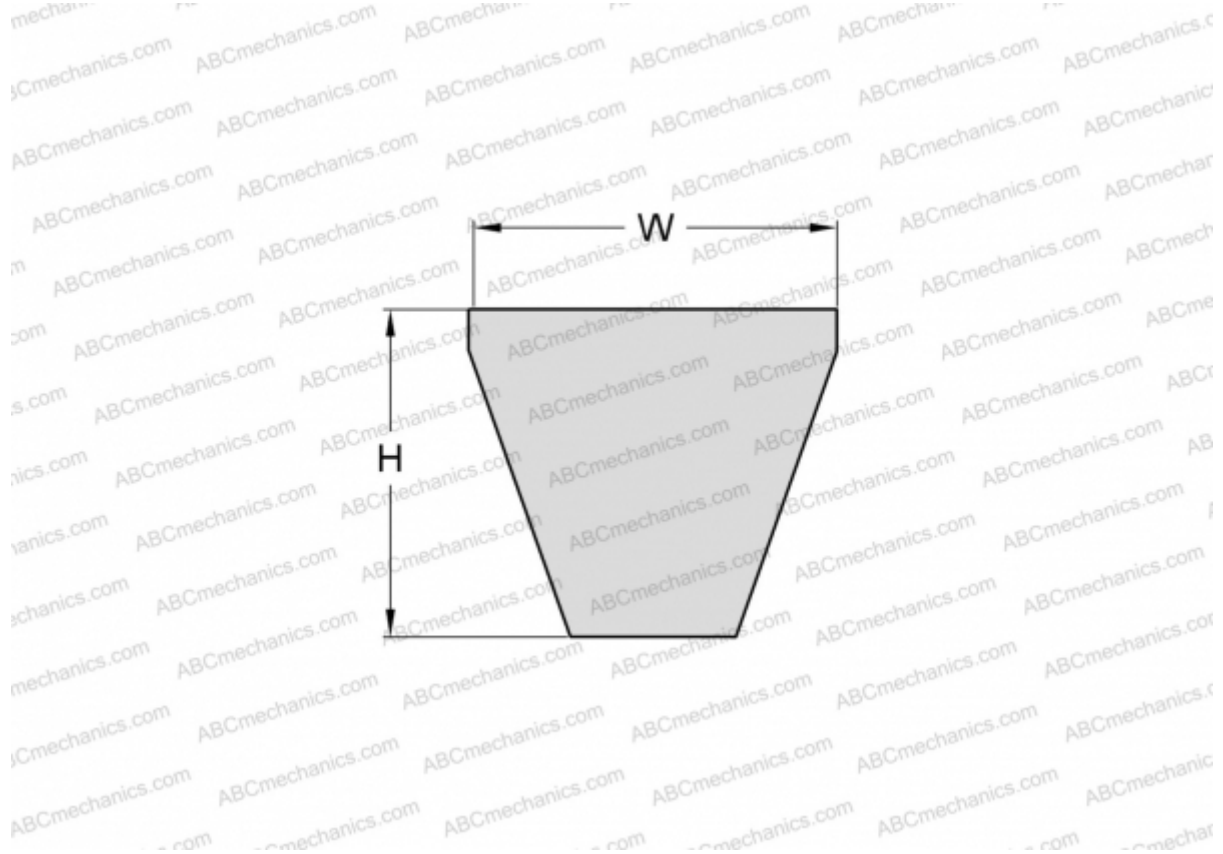

## PHG 5V1000XP SKF

Xtra Power wrapped narrow wedge belt

TYPE: V- belts, Narrow, SKF Xtra Power wrapped narrow wedge belts ANSI (USA), Section 5V XP (SKF)

#### DIMENSIONS, MM

Estimated length	2540,000
Width, W	15,000
Height, H	13,000