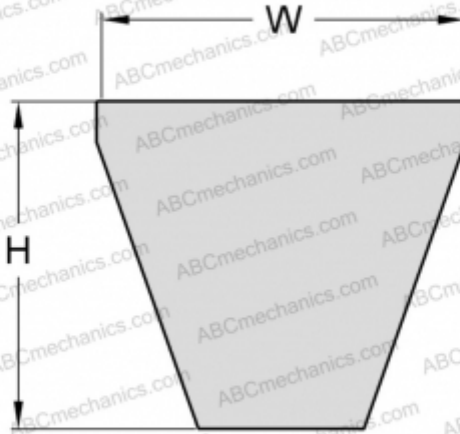

PHG 5V1250XP SKF

Xtra Power wrapped narrow wedge belt

TYPE: V- belts, Narrow, SKF Xtra Power wrapped narrow wedge belts ANSI (USA), Section 5V XP (SKF)

Technical specification

DIMENSIONS, MM

Estimated length	3175,000
Width, W	15,000
Height, H	13,000