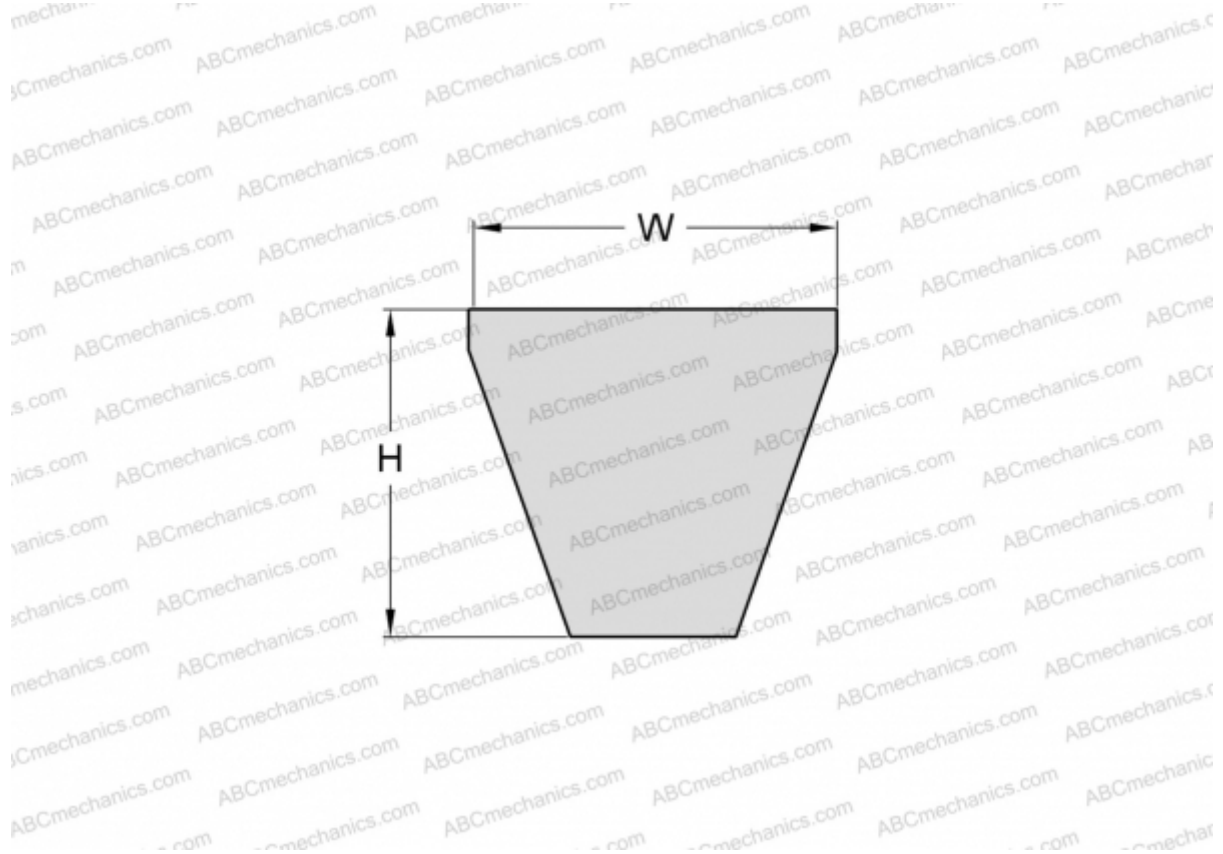

## PHG 5V1400XP SKF

Xtra Power wrapped narrow wedge belt

TYPE: V- belts, Narrow, SKF Xtra Power wrapped narrow wedge belts ANSI (USA), Section 5V XP (SKF)

#### DIMENSIONS, MM

Estimated length	3556,000
Width, W	15,000
Height, H	13,000