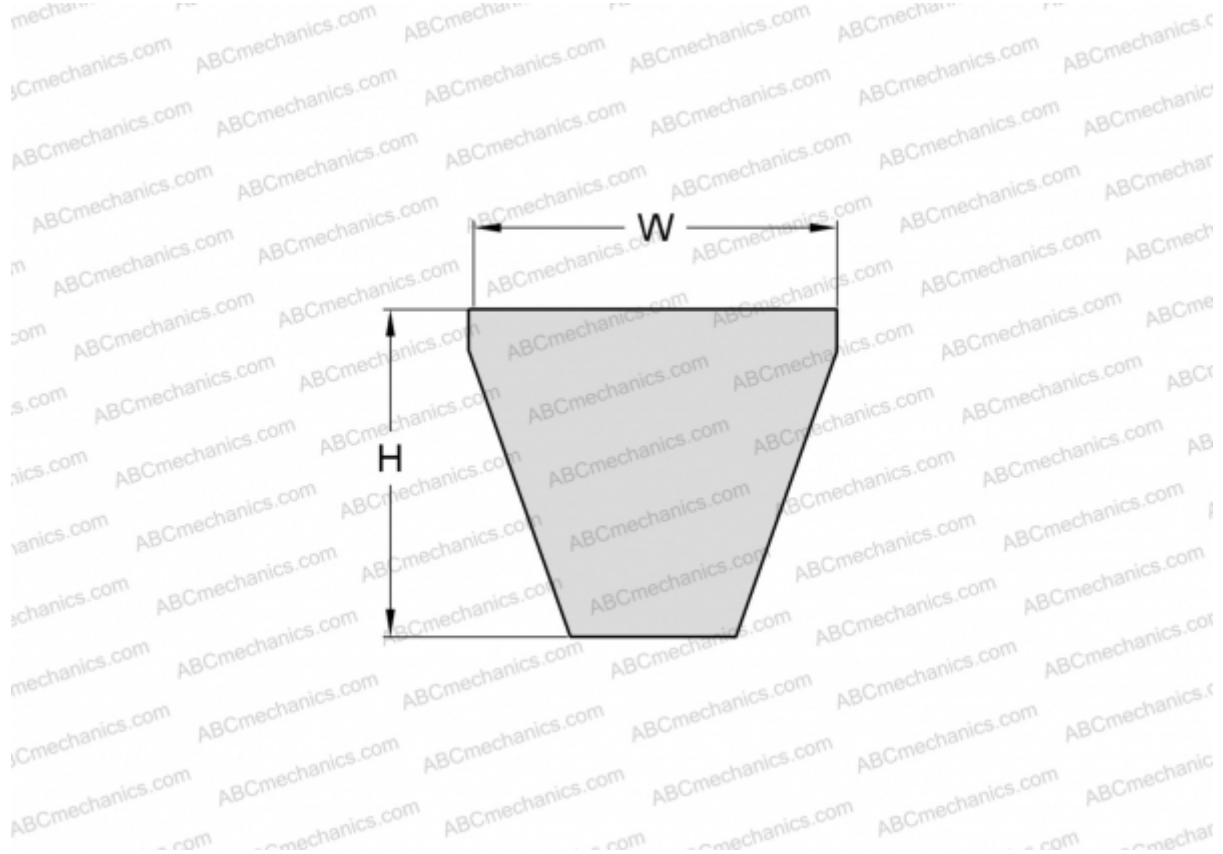

PHG 5V1800XP SKF

Xtra Power wrapped narrow wedge belt

TYPE: V- belts, Narrow, SKF Xtra Power wrapped narrow wedge belts ANSI (USA), Section 5V XP (SKF)

Technical specification

DIMENSIONS, MM

Estimated length	4572,000
Width, W	15,000
Height, H	13,000