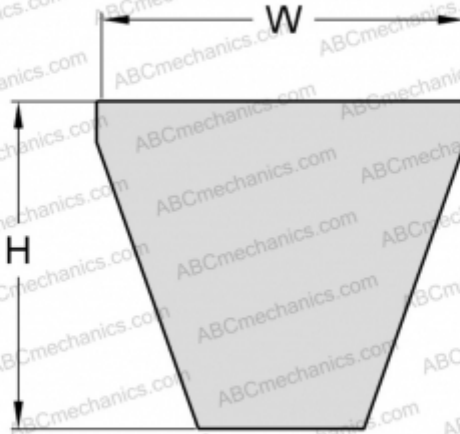

PHG 5V1900XP SKF

Xtra Power wrapped narrow wedge belt

TYPE: V- belts, Narrow, SKF Xtra Power wrapped narrow wedge belts ANSI (USA), Section 5V XP (SKF)

Technical specification

DIMENSIONS, MM

Estimated length	4826,000
Width, W	15,000
Height, H	13,000