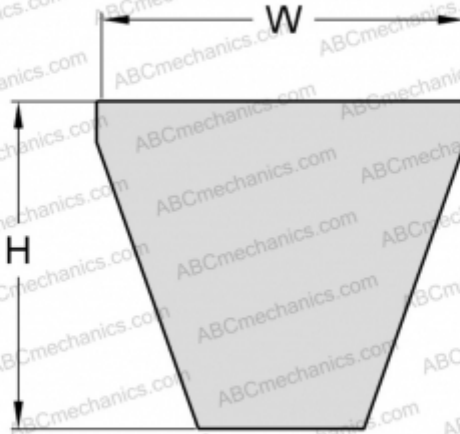

PHG 5V2000XP SKF

Xtra Power wrapped narrow wedge belt

TYPE: V- belts, Narrow, SKF Xtra Power wrapped narrow wedge belts ANSI (USA), Section 5V XP (SKF)

Technical specification

DIMENSIONS, MM

Estimated length	5080,000
Width, W	15,000
Height, H	13,000