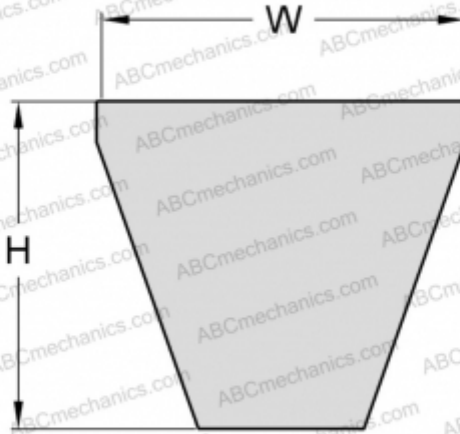

PHG 5V2120XP SKF

Xtra Power wrapped narrow wedge belt

TYPE: V- belts, Narrow, SKF Xtra Power wrapped narrow wedge belts ANSI (USA), Section 5V XP (SKF)

Technical specification

DIMENSIONS, MM

Estimated length	5385,000
Width, W	15,000
Height, H	13,000