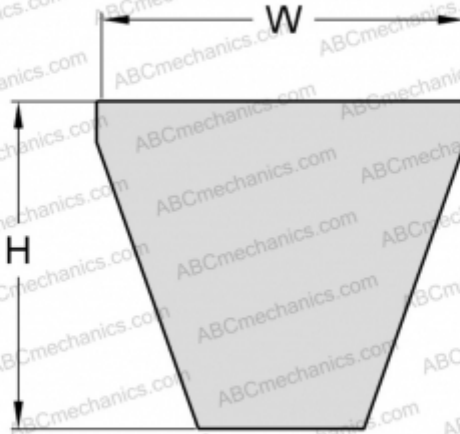

## PHG 5V2240XP SKF

Xtra Power wrapped narrow wedge belt

TYPE: V- belts, Narrow, SKF Xtra Power wrapped narrow wedge belts ANSI (USA), Section 5V XP (SKF)

#### DIMENSIONS, MM

Estimated length	5690,000
Width, W	15,000
Height, H	13,000