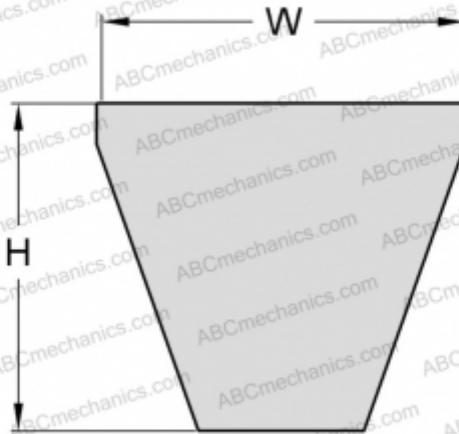

PHG 5V2360XP SKF

Xtra Power wrapped narrow wedge belt

TYPE: V- belts, Narrow, SKF Xtra Power wrapped narrow wedge belts ANSI (USA), Section 5V XP (SKF)

Technical specification

DIMENSIONS, MM

Estimated length	5994,000
Width, W	15,000
Height, H	13,000