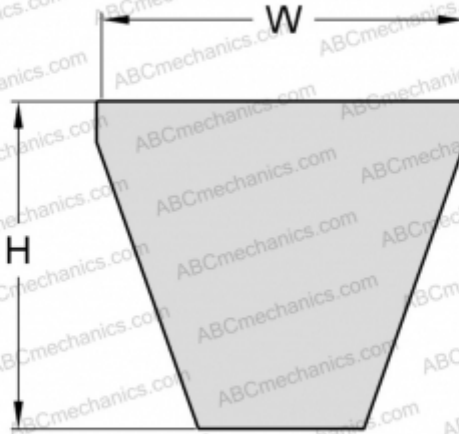

PHG 5V2500XP SKF

Xtra Power wrapped narrow wedge belt

TYPE: V- belts, Narrow, SKF Xtra Power wrapped narrow wedge belts ANSI (USA), Section 5V XP (SKF)

Technical specification

DIMENSIONS, MM

Estimated length	6350,000
Width, W	15,000
Height, H	13,000