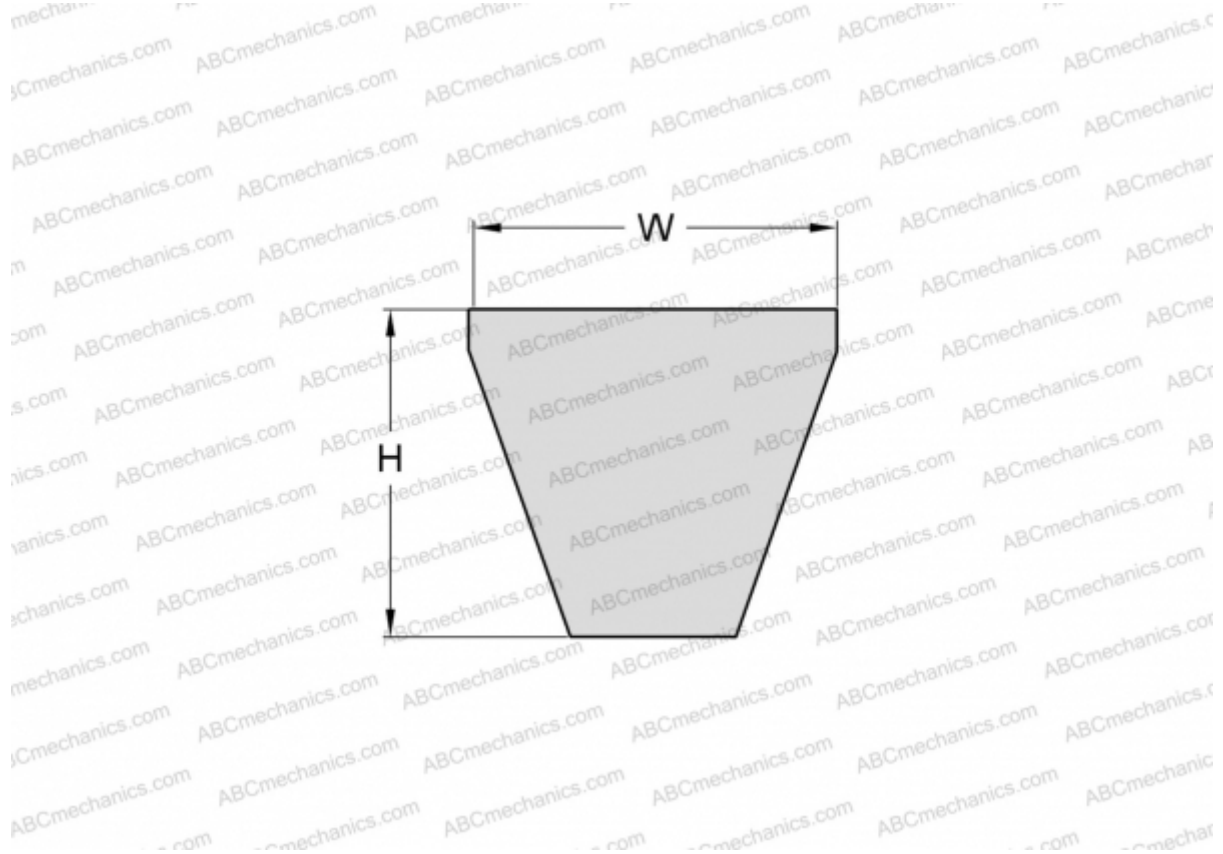

PHG 5V2650XP SKF

Xtra Power wrapped narrow wedge belt

TYPE: V- belts, Narrow, SKF Xtra Power wrapped narrow wedge belts ANSI (USA), Section 5V XP (SKF)

Technical specification

DIMENSIONS, MM

Estimated length	6731,000
Width, W	15,000
Height, H	13,000