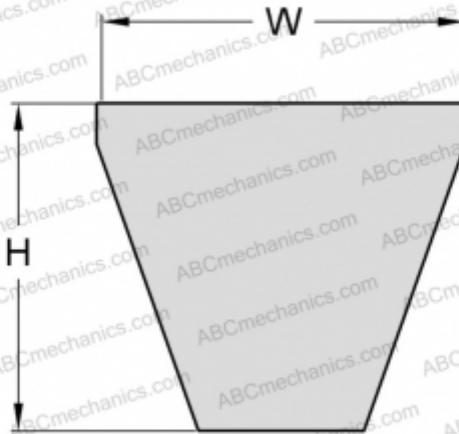

PHG 5V2800XP SKF

Xtra Power wrapped narrow wedge belt

TYPE: V- belts, Narrow, SKF Xtra Power wrapped narrow wedge belts ANSI (USA), Section 5V XP (SKF)

Technical specification

DIMENSIONS, MM

Estimated length	7112,000
Width, W	15,000
Height, H	13,000